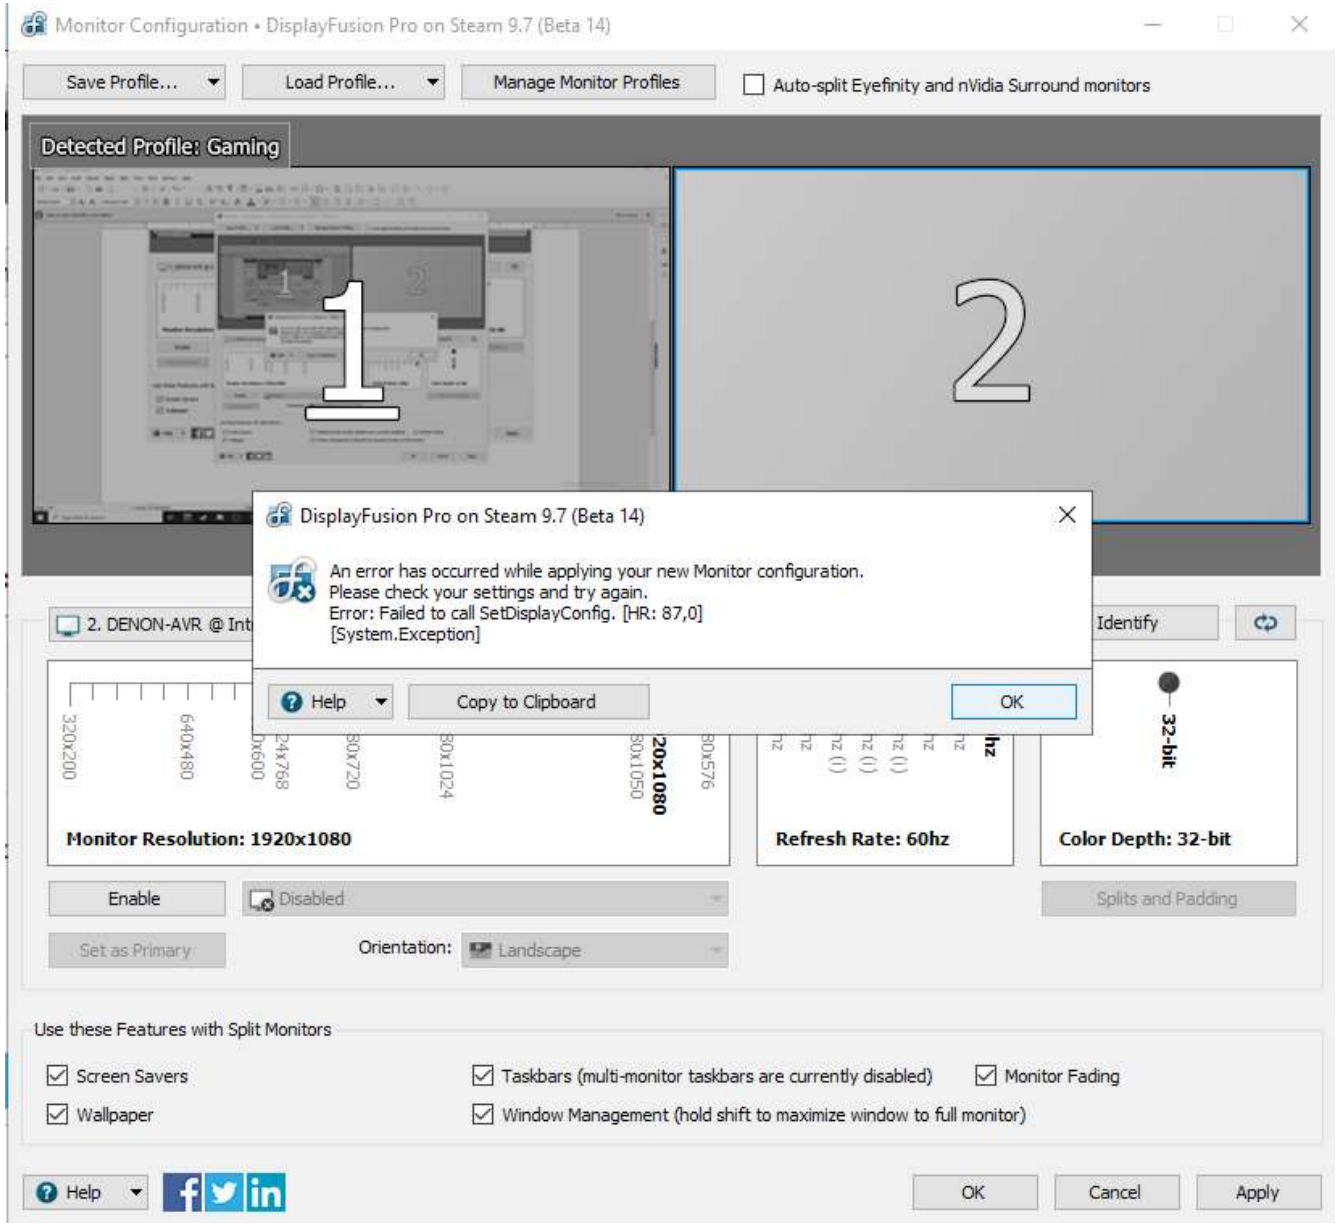

## Load profile button fails:

## I can enable monitor 2 using Display Fusion UI:

Monitor Configuration • DisplayFusion Pro on Steam 9.7 (Beta 14)

Save Profile... Load Profile... Manage Monitor Profiles  Auto-split Eyefinity and nVidia Surround monitors

2. DENON-AVR @ Intel(R) HD Graphics 630 (100%)

Identify

320x200 640x480 800x600 1024x768 1280x720 1280x1024 1680x1050 **1920x1080** 2880x576

**Monitor Resolution: 1920x1080**

Disable  Enabled

Set as Primary Orientation: Landscape