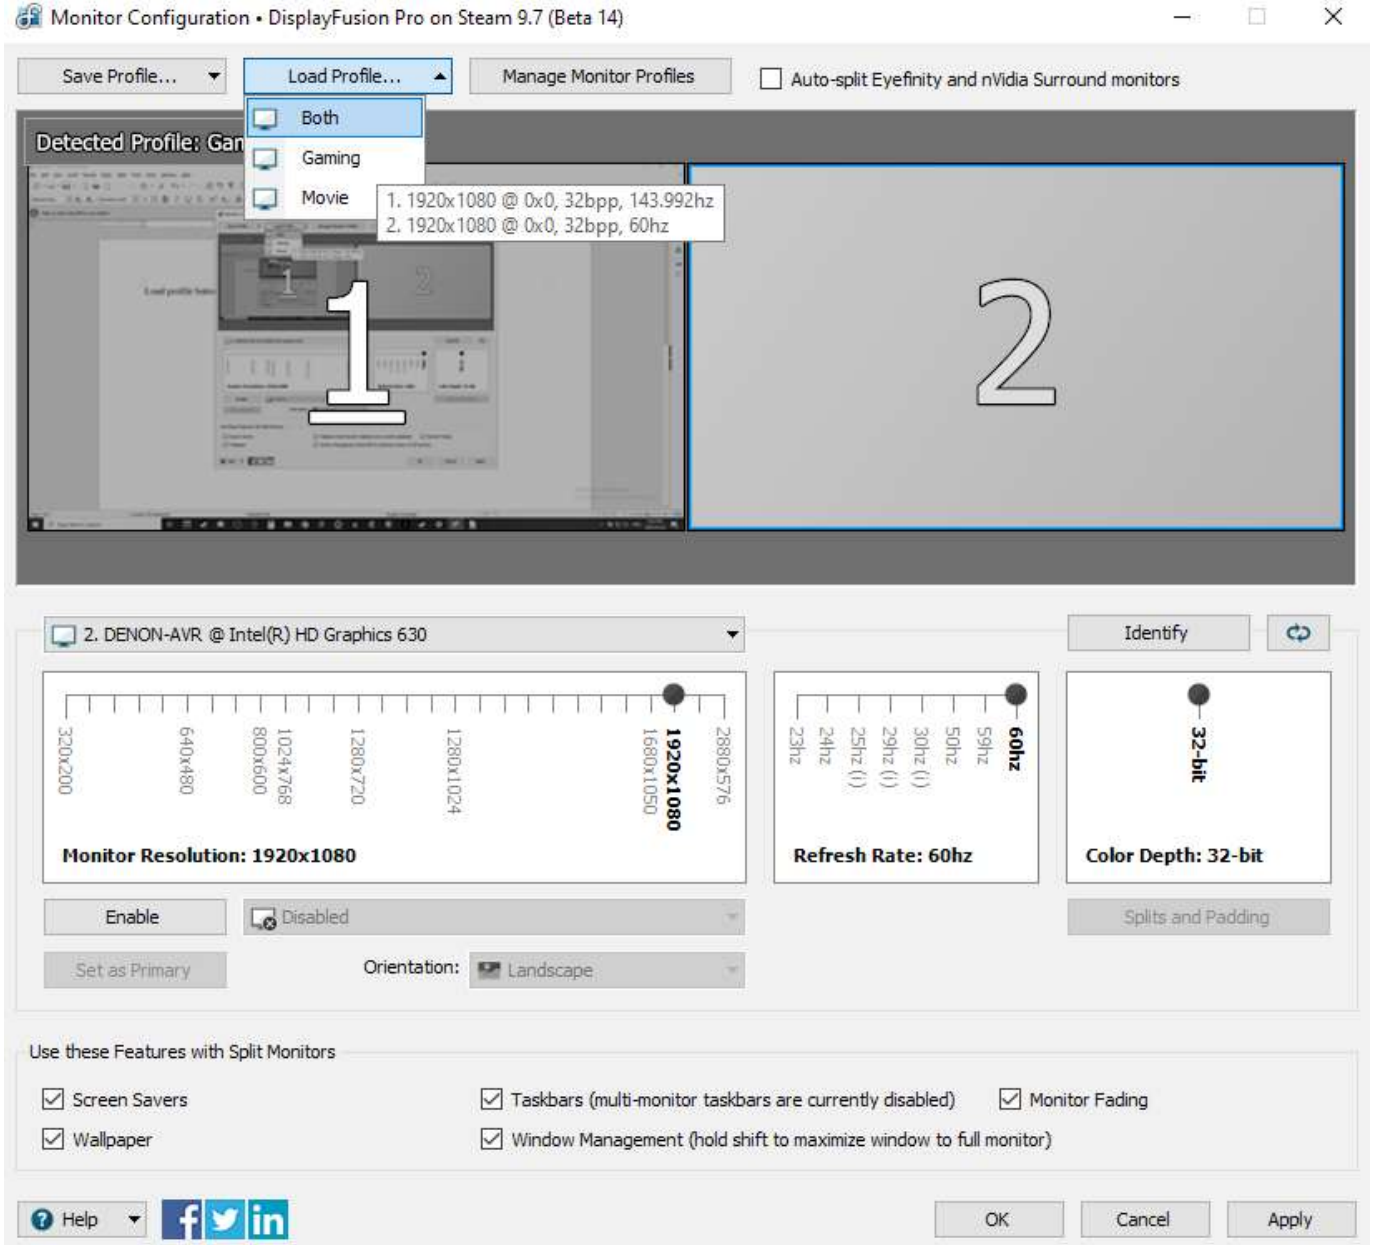

## Load profile button fails:

## I can enable monitor 2 using Display Fusion UI:

Monitor Configuration • DisplayFusion Pro on Steam 9.7 (Beta 14)

Save Profile... Load Profile... Manage Monitor Profiles  Auto-split Eyefinity and nVidia Surround monitors

2. DENON-AVR @ Intel(R) HD Graphics 630 (100%)

Identify

320x200 640x480 800x600 1024x768 1280x720 1280x1024 1680x1050 **1920x1080** 2880x576

**Monitor Resolution: 1920x1080**

Disable  Enabled

Set as Primary Orientation: Landscape